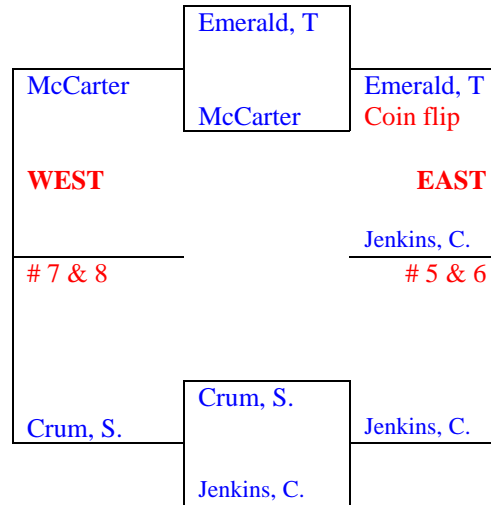

Updated 06/06/2011 Dana Hills Tennis Center – Spring 2011

Dana Hills Tennis Center Compass Draw Event – Spring 2011
4th Round Losers from EAST Side of MAIN DRAW

Round 6   **Round 5**   **Round 6**
May 23-5   May 16-22   May 23-5