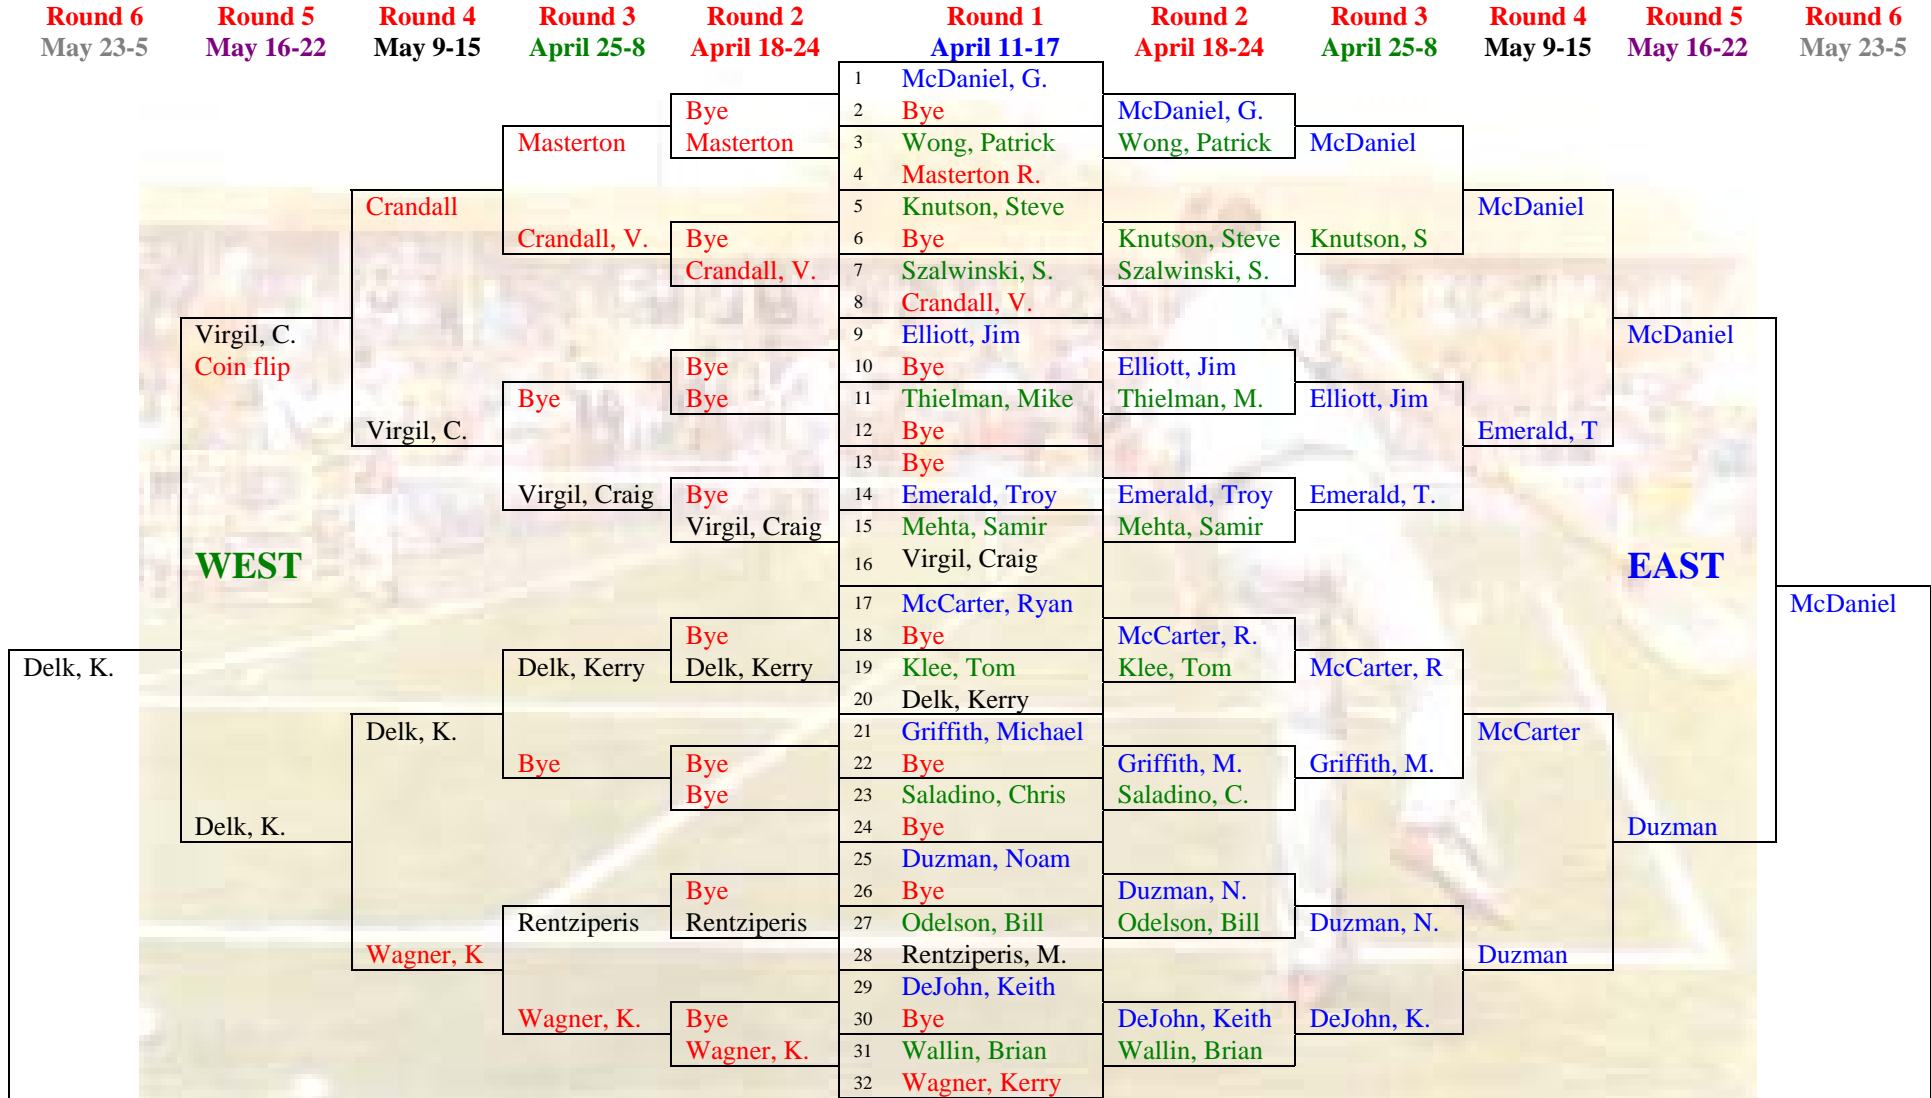

Dana Hills Tennis Center Compass Draw Event – Spring 2011

Main Draw -Upper Half

MAIN DRAW - EAST & WEST pg. 1

Red numbers denotes final ranking – used for GROUP PLACEMENT NEXT SEASON) & AND FOR PRIZES

Names in Blue = group 1, Green = group 2, Black = group 3 Red = Women group 3

MAIN DRAW pg. 2

Dana Hills Tennis Center Compass Draw Event – Spring 2011

Main Draw – Lower Half

Dana Hills Tennis Center Compass Draw Event – Spring 2011

NORTHWEST SECTION

2nd Round Losers from
North-West Division (NORTH DRAW) Above

Round 6 **Round 5** **Round 6**
May 23-5 May 16-22 May 23-5

NORTHEAST SECTION

2nd Round Losers from
North-East Division (NORTH DRAW) Above

Round 6 **Round 5** **Round 6**
May 23-5 May 16-22 May 23-5

Semi Final Round Losers from
North-West Division (NORTH DRAW)