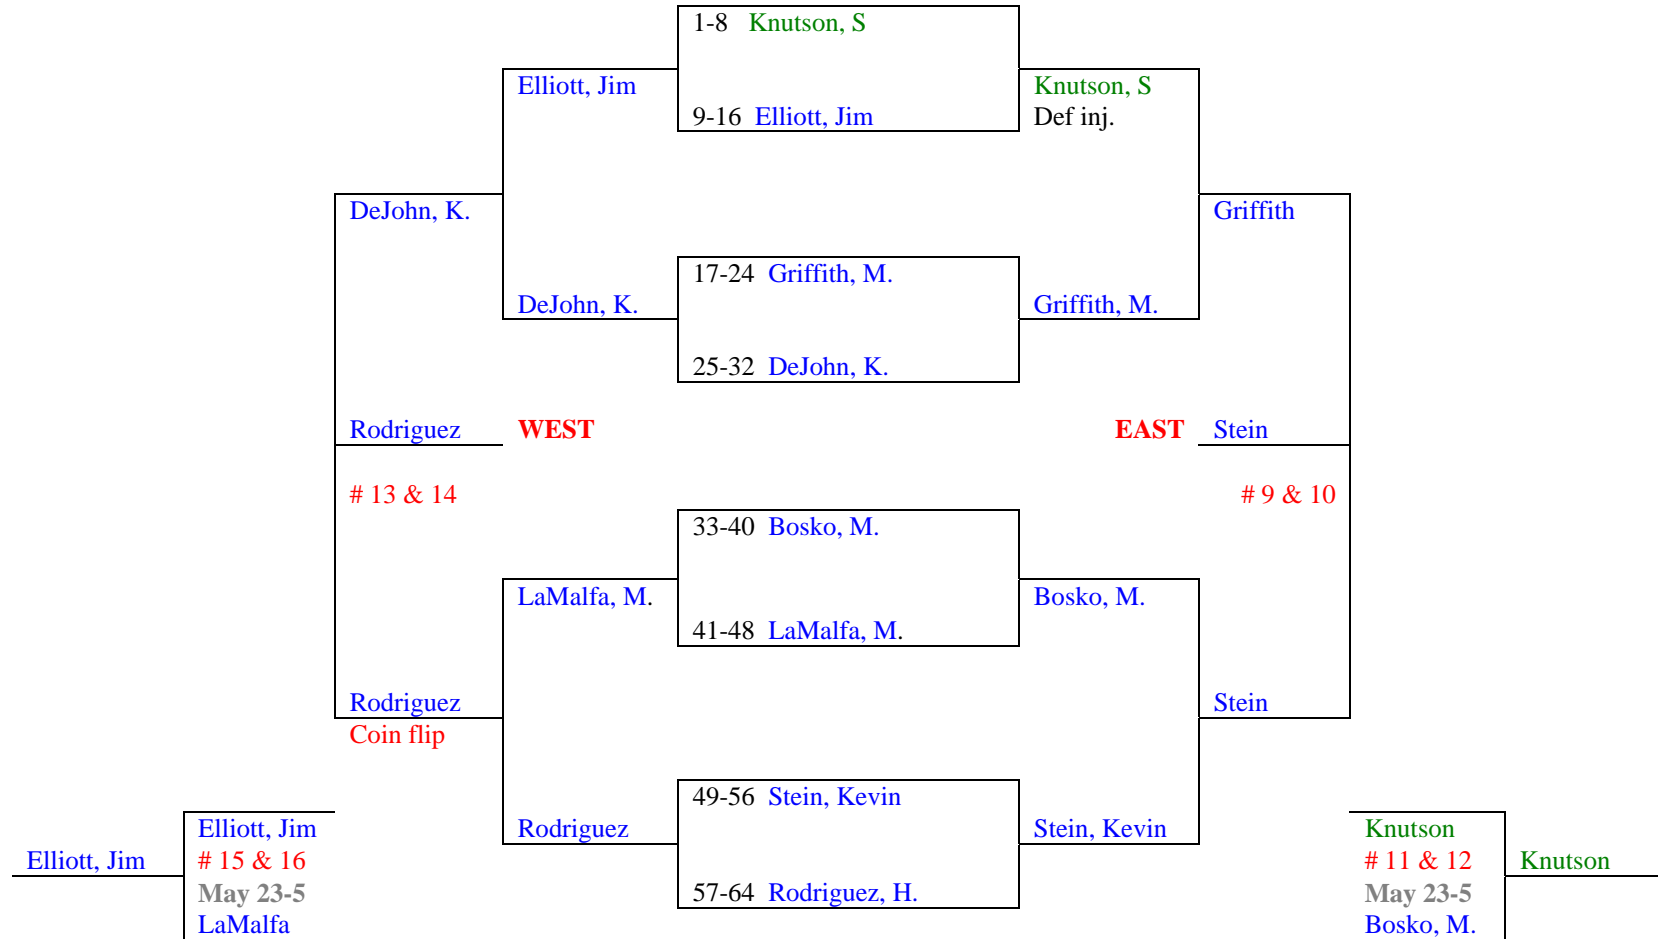

Round 6
May 23-5

Semi Final Losers from
North-East Division (NORTH DRAW)

Round 6
May 23-5

Dana Hills Tennis Center Compass Draw Event – Spring 2011
3rd Round Losers from EAST side of Main Draw (NORTHEAST DRAW)

(Round #3 Losers from the East Draw)

Round 6 May 23-5 **Round 5** May 16-22 **Round 4** May 9-15 **Round 5** May 16-22 **Round 6** May 23-5

NORTH NORTHWEST
 Semi Final Losers from the Northeast-West Division above