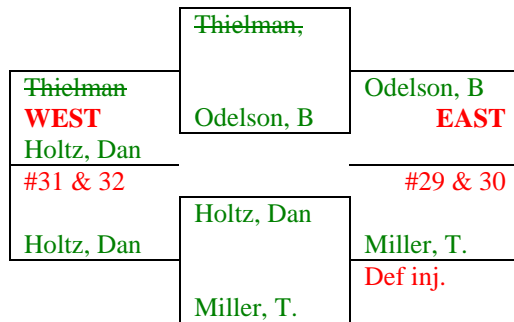

Dana Hills Tennis Center Compass Draw Event – Spring 2011

NORTHWEST SECTION

2nd Round Losers from
North-West Division (NORTH DRAW) Above

Round 6   **Round 5**   **Round 6**
May 23-5   May 16-22   May 23-5