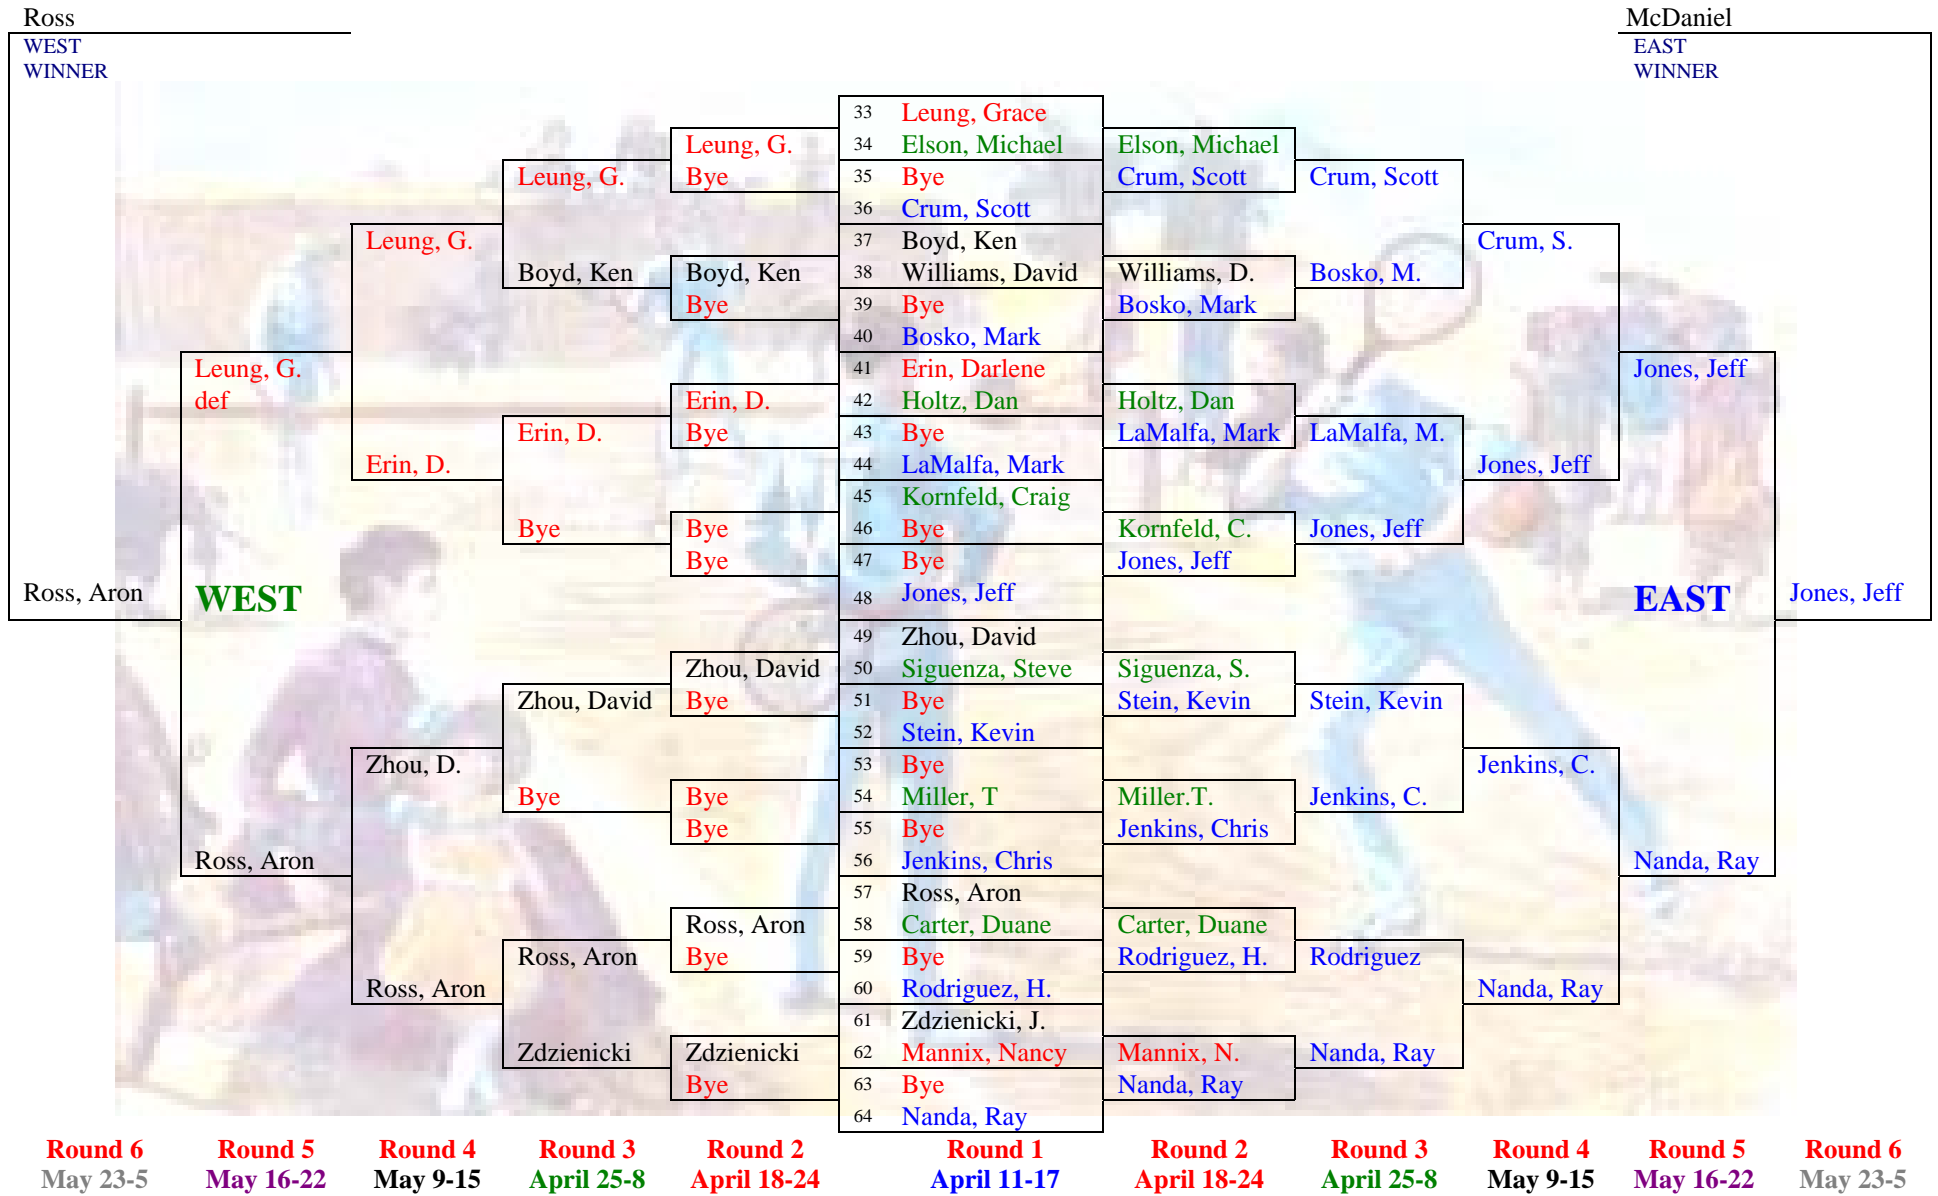

Dana Hills Tennis Center Compass Draw Event – Spring 2011

Main Draw -Upper Half

MAIN DRAW - EAST & WEST pg. 1

Red numbers denotes final ranking – used for GROUP PLACEMENT NEXT SEASON) & AND FOR PRIZES

Names in Blue = group 1, Green = group 2, Black = group 3 Red = Women group 3

MAIN DRAW pg. 2

Dana Hills Tennis Center Compass Draw Event – Spring 2011

Main Draw – Lower Half

Dana Hills Tennis Center Compass Draw Event – Spring 2011

NORTHWEST SECTION

2nd Round Losers from
North-West Division (NORTH DRAW) Above

Round 6 **Round 5** **Round 6**
May 23-5 May 16-22 May 23-5

NORTHEAST SECTION

2nd Round Losers from
North-East Division (NORTH DRAW) Above

Round 6 **Round 5** **Round 6**
May 23-5 May 16-22 May 23-5

Semi Final Round Losers from
North-West Division (NORTH DRAW)