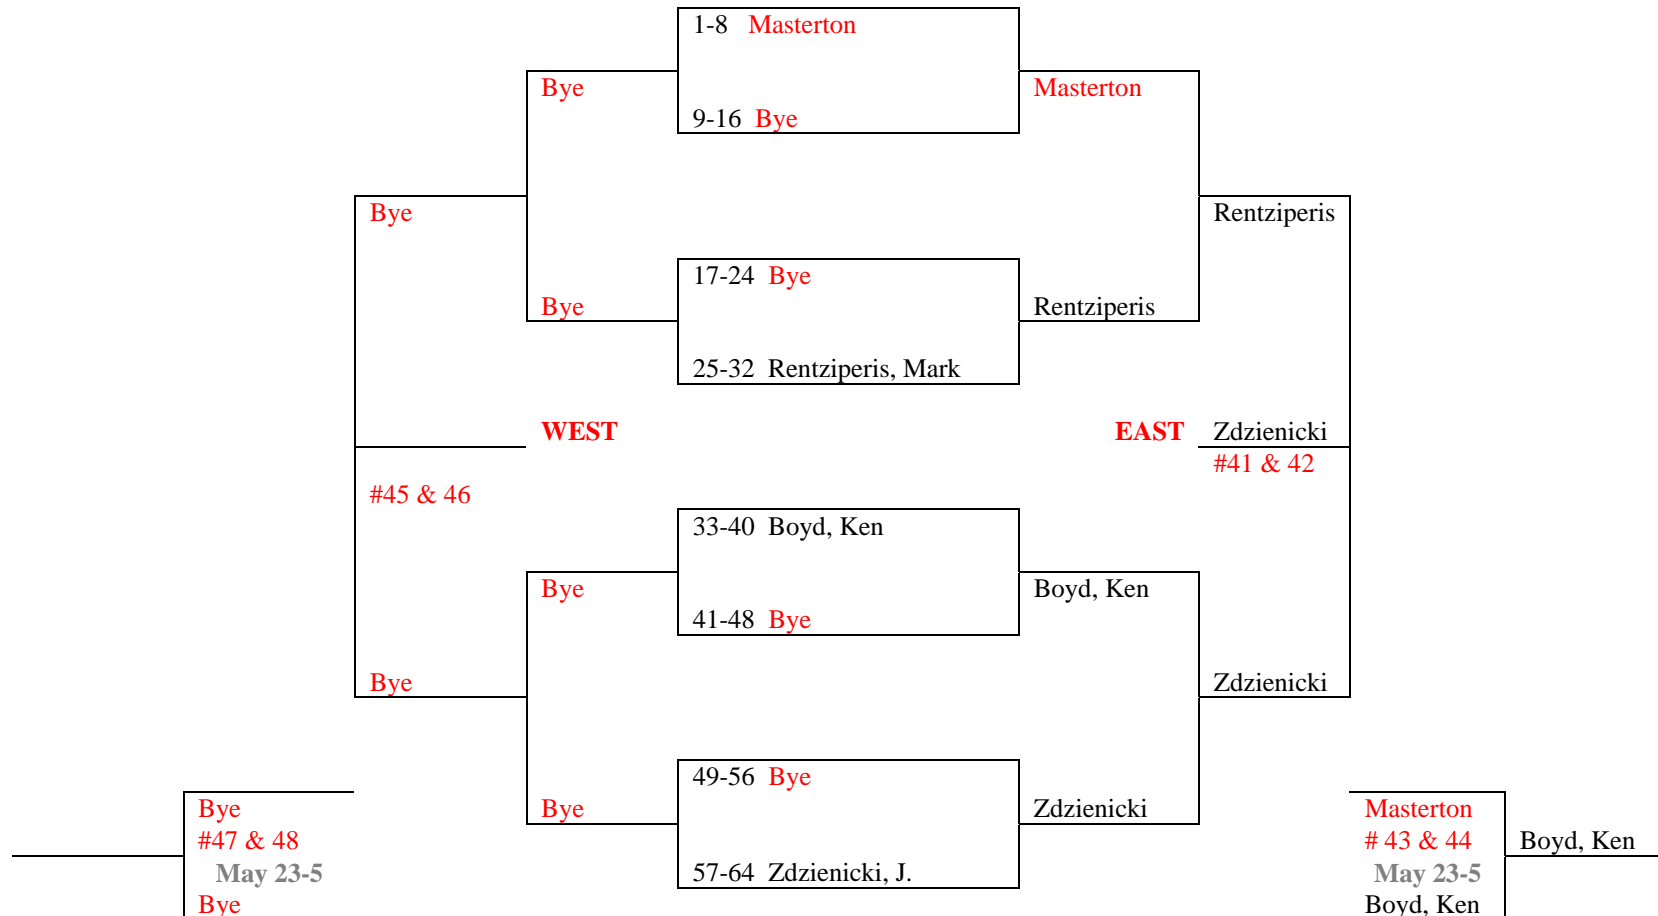

SOUTHEAST SECTION

2nd Round Losers from
South-East Division (SOUTH DRAW) Above

Round 4 **Round 5** **Round 6**
May 23-5 May 16-22 May 23-5

Semi Final Round Losers from
South-West Division (SOUTH DRAW)

Round 6
May 23-5

Semi Final Losers from
South-East Division (SOUTH DRAW)

Round 6
May 23-5

Dana Hills Tennis Center Compass Draw Event – Spring 2011
Round #3 Losers from the WEST Side of MAIN DRAW (SOUTHWEST DRAW)

(Round #3 Losers from the West Draw)

Round 6 **Round 5** **Round 4** **Round 5** **Round 6**
 May 23-5 May 16-22 May 9-15 May 16-22 May 23-5

SOUTH SOUTHWEST

Semi Final Losers from the SOUTHWEST - West Division above

SOUTH SOUTHEAST

Semi Final Losers from the SOUTHWEST-East division above