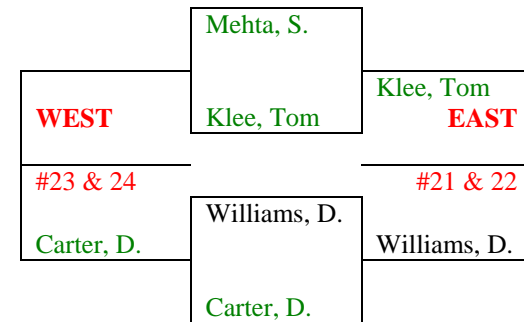

Dana Hills Tennis Center Compass Draw Event – Spring 2011

Main Draw -Upper Half

MAIN DRAW - EAST & WEST pg. 1

Red numbers denotes final ranking – used for GROUP PLACEMENT NEXT SEASON) & AND FOR PRIZES

Names in Blue = group 1, Green = group 2, Black = group 3 Red = Women group 3

MAIN DRAW pg. 2

Dana Hills Tennis Center Compass Draw Event – Spring 2011

Main Draw – Lower Half

Dana Hills Tennis Center Compass Draw Event – Spring 2011

NORTHWEST SECTION

2nd Round Losers from
North-West Division (NORTH DRAW) Above

Round 6 **Round 5** **Round 6**
May 23-5 May 16-22 May 23-5

NORTHEAST SECTION

2nd Round Losers from
North-East Division (NORTH DRAW) Above

Round 6 **Round 5** **Round 6**
May 23-5 May 16-22 May 23-5

Semi Final Round Losers from
North-West Division (NORTH DRAW)