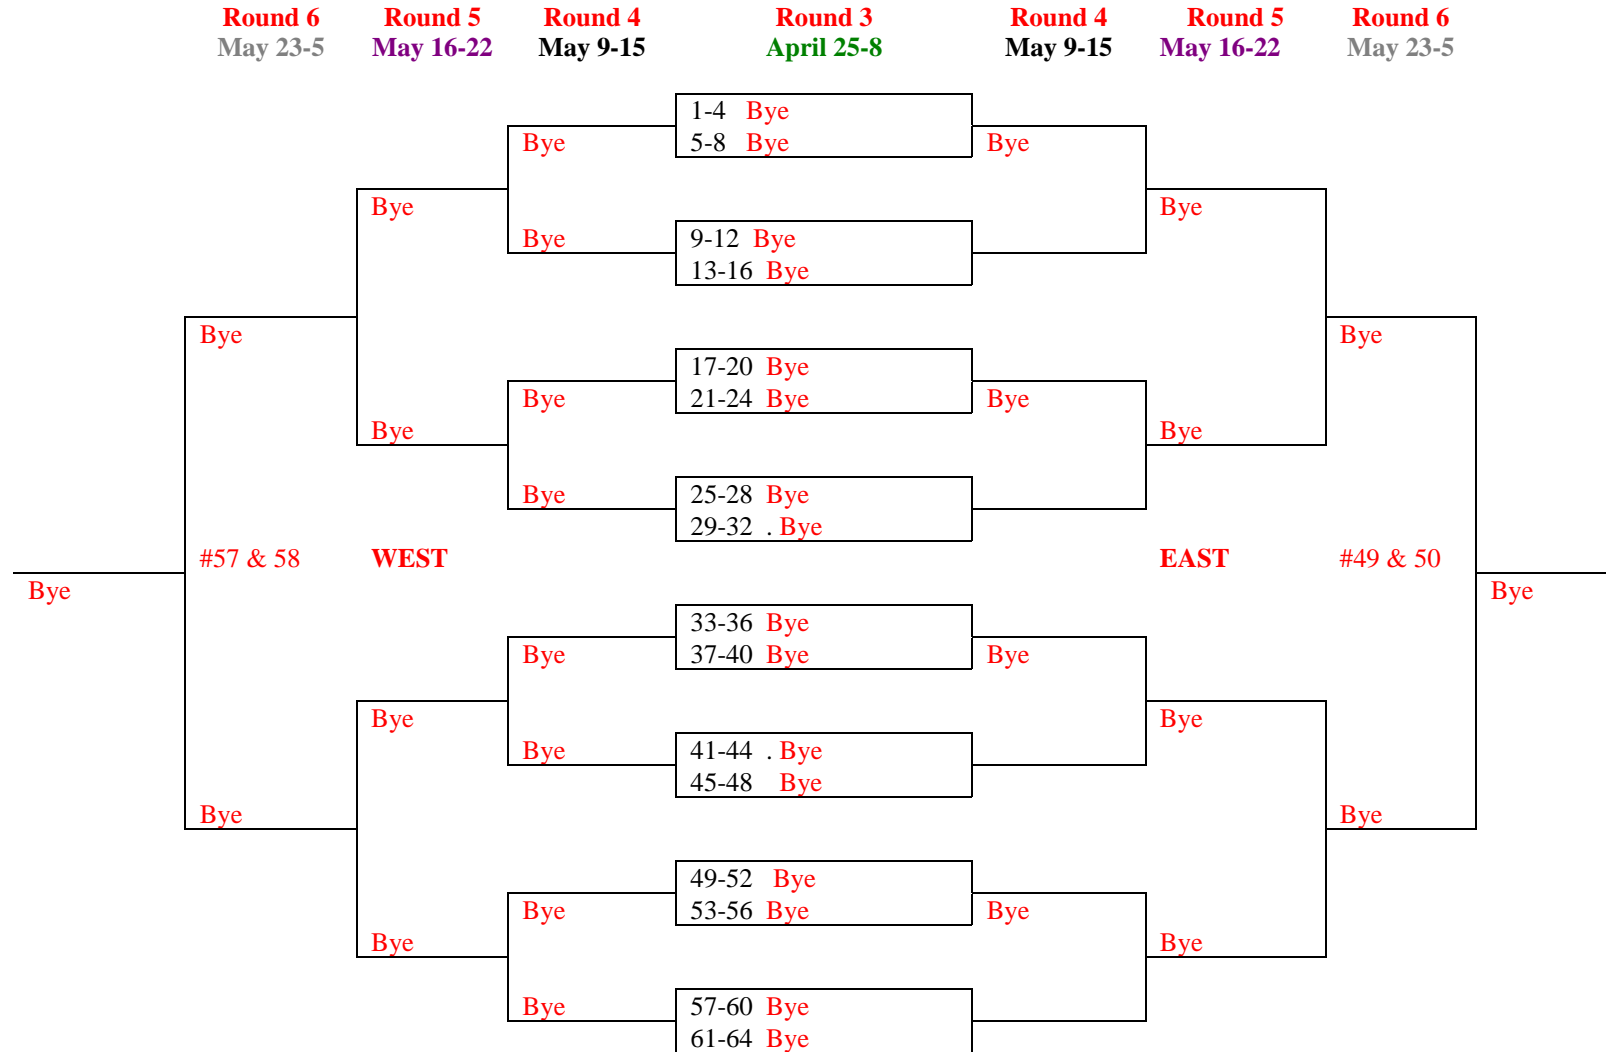

NORTH NORTHEAST
 Semi Final Losers from the NORTHEAST-East division above

Updated 06/06/2011 Dana Hills Tennis Center – Spring 2011

Dana Hills Tennis Center Compass Draw Event – Spring 2011
4th Round Losers from EAST Side of MAIN DRAW

Round 6 **Round 5** **Round 6**
May 23-5 May 16-22 May 23-5

May 23-5

5th Round **Loser**
From the **EAST**

Dana Hills Tennis Center Compass Draw Event – Spring 2011

SOUTH DRAW

(Round #2 Losers from the West Draw)

Updated 06/06/2011 Dana Hills Tennis Center – Spring 2011

Dana Hills Tennis Center Compass Draw Event – Spring 2011

SOUTHWEST SECTION

2nd Round Losers from
South-West Division (SOUTH DRAW) Above

Round 6 **Round 5** **Round 6**
May 23-5 May 16-22 May 23-5

SOUTHEAST SECTION

2nd Round Losers from
South-East Division (SOUTH DRAW) Above

Round 4 **Round 5** **Round 6**
May 23-5 May 16-22 May 23-5

Semi Final Round Losers from
South-West Division (SOUTH DRAW)

Round 6
May 23-5